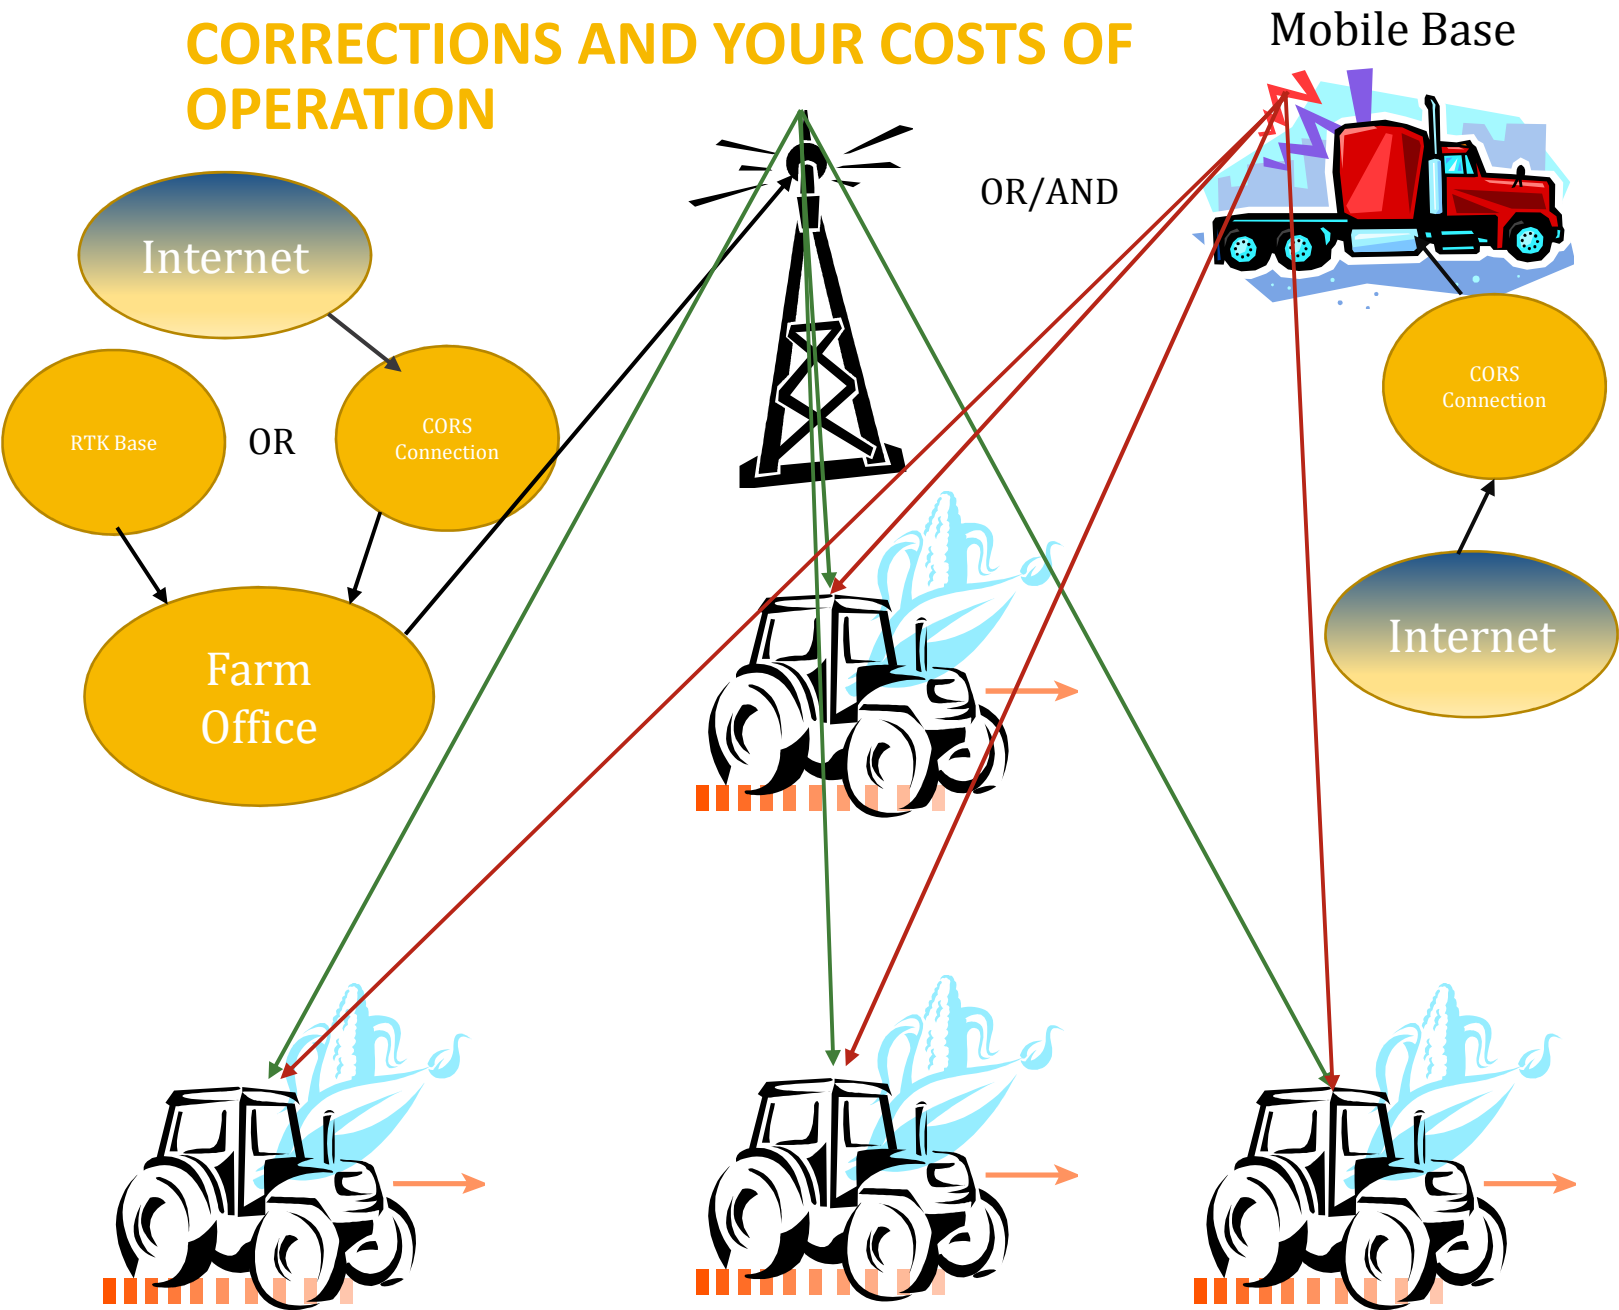

# TAKE CONTROL OF YOUR RTK CORRECTIONS AND YOUR COSTS OF OPERATION

## Many Options for success and control of your RTK Signal

- From Office to Tower- Wireless.
- From Tower to Field- Wireless- can choose many options, 900, 450. or 2.4, or we can run direct on all tractors. The intention of this design is to ensure correction is available where cell coverage may be less than ideal. Works with radios already on the farm.
- Mobile base setup can supplement any holes based on terrain or distance, can be tripod or vehicle mounted.
- Using CORS, only states that allow this type of connection, When using CORS, this is for your use, no resale of CORS signal is allowed.
- This system works with any brand RTK.

RTK connectivity solutions available now  
from AgRePlan, LLC

AGREPLAN, LLC

11781 Zeller Dr, New Carlisle, OH 45344

937-845-9092 | leslies@agreplan.com | www.agreplan.com